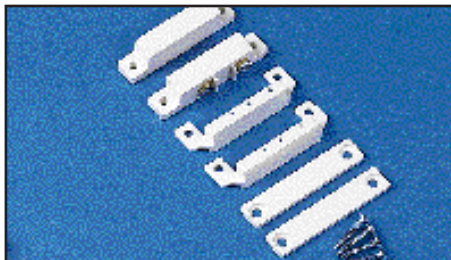

**ZR-745SL
Surface
Mount
Contact**

- Surface mount reed switch
- 7/8" gap
- 18" leads speed installation
- Includes screws, or adhesive mount
- Perfect solution for commercial or residential
- UL listed
- Alnico 5 magnet
- Ruthenium plated reeds
- Packaged 5 per bag
- Available in ivory - ZR-745SL
- Available in brown - ZR-745SLBR

**ZR-725R
Recessed
Mount
Contact**

- 1/4" recessed reed switch
- 18" leads speed installations
- 1/2" gap end to end
- Mini size is perfect for all applications
- UL listed
- Alnico 5 magnet
- Ruthenium plated reeds
- Packaged 5 per bag
- Available in ivory - ZR-725R
- Available in brown - ZR-725RBR

**ZR-755R
Recessed
Mount
Contact**

- 3/8" stubby recessed reed switch
- 18" leads speed installation
- 3/8" gap end to end
- Perfect for thin frame applications
- UL listed
- Alnico 5 magnet
- Ruthenium plated reeds
- Packaged 5 per bag
- Available in ivory - ZR-755R
- Available in brown - ZR-755RBR

**ZR-735S
Surface
Mount
Contact**

- Surface mount reed switch
- 7/8" gap
- Includes screws, covers and spacers
- Perfect solution for commercial or residential
- UL listed
- Alnico 5 magnet
- Ruthenium plated reeds
- Packaged 5 per bag
- Available in ivory - ZR-735S
- Available in brown - ZR-735SBR