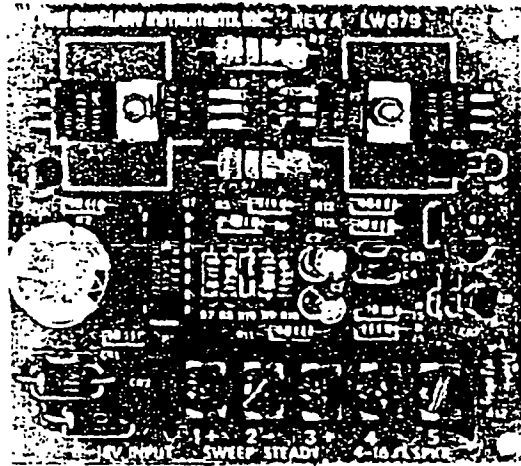

MODEL 679 SIREN DRIVER MODULE

LOWEST CURRENT DRAW SIREN DRIVER AVAILABLE

Features

- 6 or 12 volt operation
- Two channels sweep and steady
- Steady overrides sweep

Speaker Wire

- Under 150 feet - 18 gauge wire
- Over 150 feet - 16 gauge wire

Speaker

- @ 6 volts - 5 watt speaker minimum
- @ 12 volts - 15 watt speaker minimum

Sound A
Sound B

A general rule is the larger the speaker the more efficient it is and the more sound power it will deliver

Specifications

	Load	Voltage	Current Draw	Sound Level
Tested with Model 679 Speakers	4ohm	12	1.8 Amps	115 db
	8ohm	12	1.08 Amps	112 db
	16ohm	12	700 MA	112 db