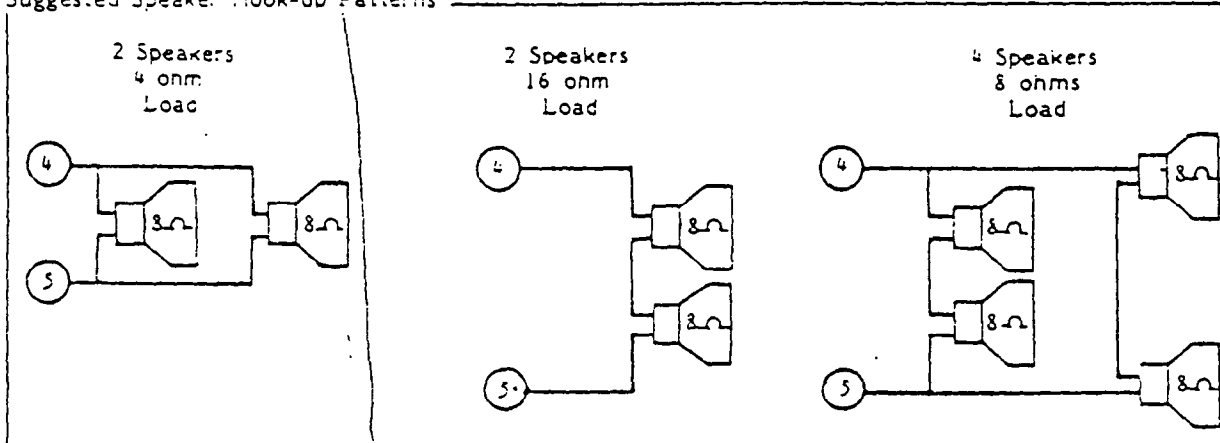

Specifications

	Load	Voltage	Current Draw	Sound Level
Tested with Model 679 Speakers	4ohm	12	1.8 Amps	115 db
	8ohm	12	1.08 Amps	112 db
	16ohm	12	700 MA	112 db

Suggested Speaker Hook-up Patterns

FBI Fire Burglary Instruments, Inc.