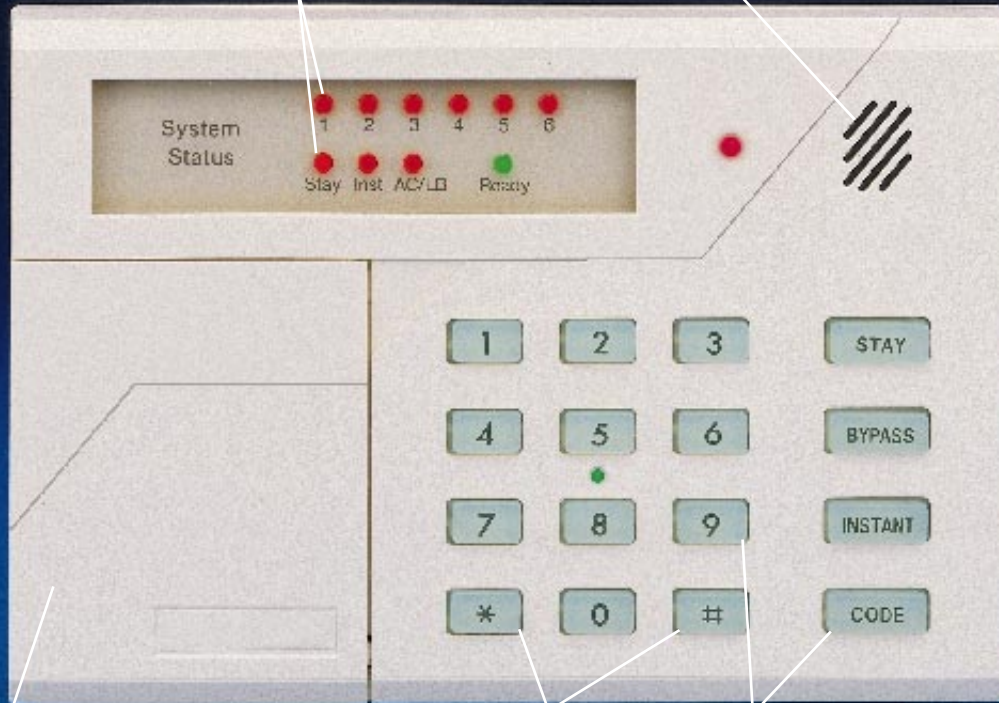

6615 and 7015 SECURITY CONSOLES

LEDs indicate overall system status and status of each area of protection

Sounder indicates alarms and confirms pressed buttons.

Instructions and zone descriptions behind door.

Enter your personal security code to operate the system.

Emergency buttons

Soft, backlit silicon buttons allow easy operation day or night.

6615 6-zone LED console

7015 16-zone console

SOPHISTICATION AND SIMPLICITY

A single glance at these easy-to-use LED consoles tells you everything you need to know about your security system.