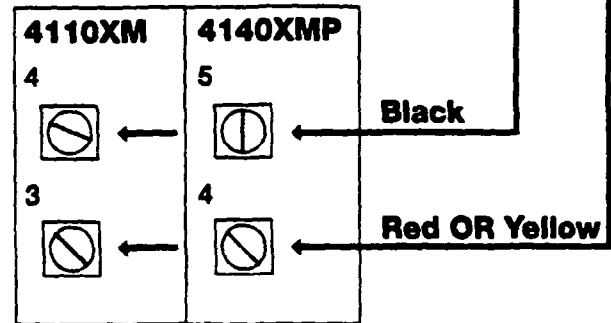

TYPICAL SPEAKER HOOKUPS:

HOW TO ORDER:

- 746: Wall mount 15 watt speaker
- 746F: Flush mount 15 watt speaker
- 747: 2 tone self-contained siren
- 744: 6 tone, 119dB siren driver
- 745: Voice output siren driver
- 745X3: Multi-language voice siren driver

For private label stickers call Ademco Product Management: 516-921-6704 ext. 1147

746/746F PRODUCT ADVISORY:

Some siren drivers deliver more than 20 watts of power, therefore, it is advisable in an installation using only one speaker to include at least a 4 ohm, 5 watt resistor in series with the speaker. Multiple speaker configurations in series do not require this resistor.