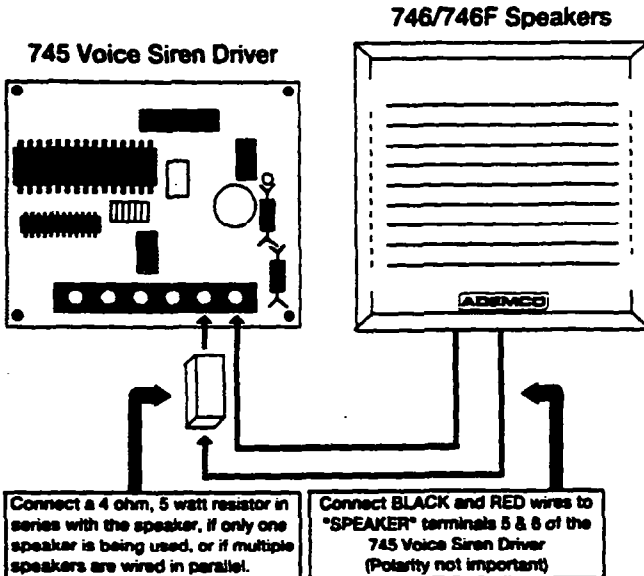

TYPICAL SPEAKER HOOKUPS:

HOW TO ORDER:

- 746: Wall mount 15 watt speaker
- 746F: Flush mount 15 watt speaker
- 747: 2 tone self-contained siren
- 744: 6 tone, 119dB siren driver
- 745: Voice output siren driver
- 745X3: Multi-language voice siren driver

For private label stickers call Ademco Product Management: 516-921-6704 ext. 1147

746/746F PRODUCT ADVISORY:

Some siren drivers deliver more than 20 watts of power, therefore, it is advisable in an installation using only one speaker to include at least a 4 ohm, 5 watt resistor in series with the speaker. Multiple speaker configurations in series do not require this resistor.

Dimensions:

746: 4" x 4" x 2"
(102mm x 102mm x 51mm)
746F: 5" x 6.75" x 1.675"
(127mm x 159mm x 42.5mm)

Color:

White

747 – SELF CONTAINED SIREN

FEATURES:

- 95dB output at 12VDC
- 2 tones - steady and warble
- High quality mylar cone
- Heavy duty magnet
- Durable ABS plastic
- Attractive designer case
- Easy mounting
- Hardware included
- Private labeling available

Dimensions:

4" x 4" x 2"
(102mm x 102mm x 51mm)

Color:

White