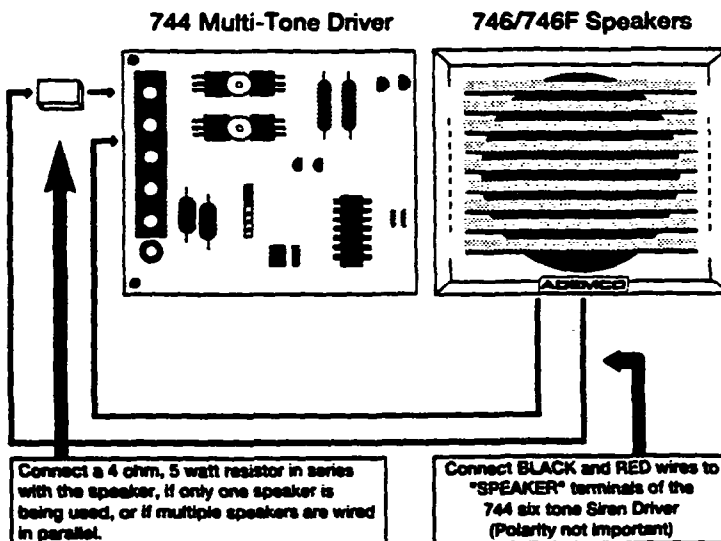

TYPICAL SPEAKER HOOKUPS:

HOW TO ORDER:

- 746: Wall mount 15 watt speaker
- 746F: Flush mount 15 watt speaker
- 747: 2 tone self-contained siren
- 744: 6 tone, 119dB siren driver
- 745: Voice output siren driver
- 745X3: Multi-language voice siren driver

For private label stickers call Ademco Product Management: 516-921-6704 ext. 1147

746/746F PRODUCT ADVISORY:

Some siren drivers deliver more than 20 watts of power, therefore, it is advisable in an installation using only one speaker to include at least a 4 ohm, 5 watt resistor in series with the speaker. Multiple speaker configurations in series do not require this resistor.

Dimensions:

746: 4" x 4" x 2"
(102mm x 102mm x 51mm)
746F: 5" x 6.75" x 1.675"
(127mm x 159mm x 42.5mm)

Color:

White

747 – SELF CONTAINED SIREN

FEATURES:

- 95dB output at 12VDC
- 2 tones - steady and warble
- High quality mylar cone
- Heavy duty magnet
- Durable ABS plastic
- Attractive designer case
- Easy mounting
- Hardware included
- Private labeling available

Dimensions:

4" x 4" x 2"
(102mm x 102mm x 51mm)

Color:

White