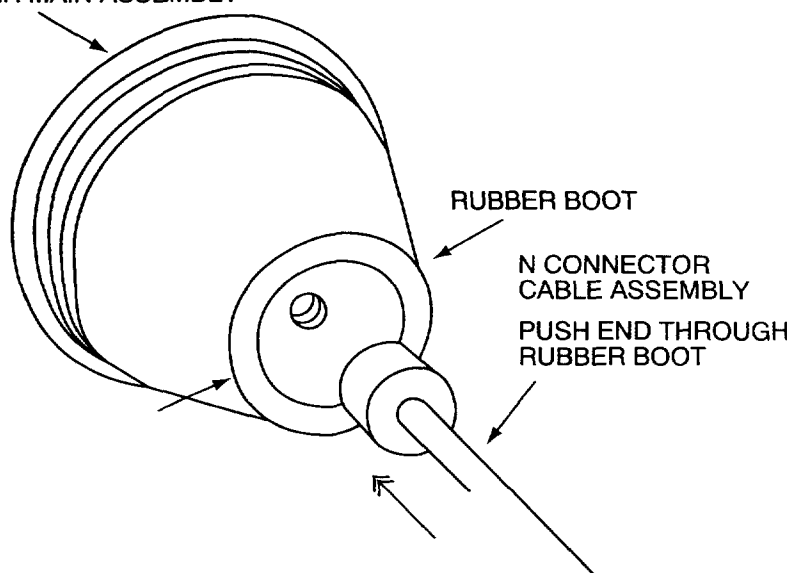

Figure 1 identifies the various parts of the 7825 →

Figure 1

The unit may be mounted in several ways, *but it must be mounted vertically.*

- 1) **The bracket may be mounted to a wall**, by using the #10 screws and wall anchors provided. Slots "A" (see Figure 1) should be used.
- 2) **Figure 2 shows it mounted to a pole or pipe** with two 2-1/4" U-Bolts (not provided). Slots "B" (see Figure 1) should be used. *Be sure that the pole/pipe does not extend above the base of the antenna.*
- 3) **An optional No. 7825MB Floor Mount Bracket is available** and is shown and described in Figure 3.

PUSH THIS END OVER OUTSIDE OF 3" DIAMETER CYLINDER UNDER MAIN ASSEMBLY

AFTER MOUNTING THE MAIN ASSEMBLY:

- 1) **Push the N connector cable assembly through the rubber boot in the direction shown in Figure 4.**

See Figure 1

- 2) **Connect the cable to the N connector at the bottom of the unit.**
- 3) **Wire tie the cable to a wire tie point** so as to form a drip loop.
- 4) **Push the end of the rubber boot over the 3" diameter cylinder** at the bottom of the unit.