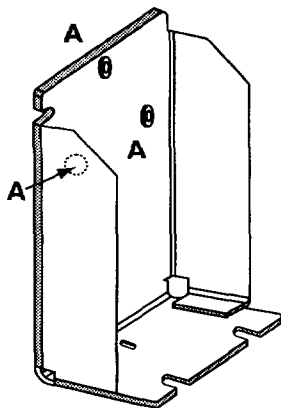

Figure 1 identifies the various parts of the 7825 →

Figure 1

The unit may be mounted in several ways, *but it must be mounted vertically.*

- 1) **The bracket may be mounted to a wall**, by using the #10 screws and wall anchors provided. Slots "A" (see Figure 1) should be used.
- 2) **Figure 2 shows it mounted to a pole or pipe** with two 2-1/4" U-Bolts (not provided). Slots "B" (see Figure 1) should be used. *Be sure that the pole/pipe does not extend above the base of the antenna.*
- 3) **An optional No. 7825MB Floor Mount Bracket is available** and is shown and described in Figure 3.

Figure 2

Figure 3

← **OPTIONAL No. 7825MB FLOOR MOUNT BRACKET**

- 1) **Secure the bracket to the floor with 3 screws.** Use the three 3/4" screws and anchors provided with the 7825, or other fasteners as required.
- 2) **Attach the 7825 assembly (via its slots "A") to the bracket's holes "A".** Use the three 1/2" stainless steel screws provided with the bracket.

PUSH THIS END OVER OUTSIDE OF 3" DIAMETER CYLINDER UNDER MAIN ASSEMBLY

AFTER MOUNTING THE MAIN ASSEMBLY:

- 1) **Push the N connector cable assembly through the rubber boot in the direction shown in Figure 4.**