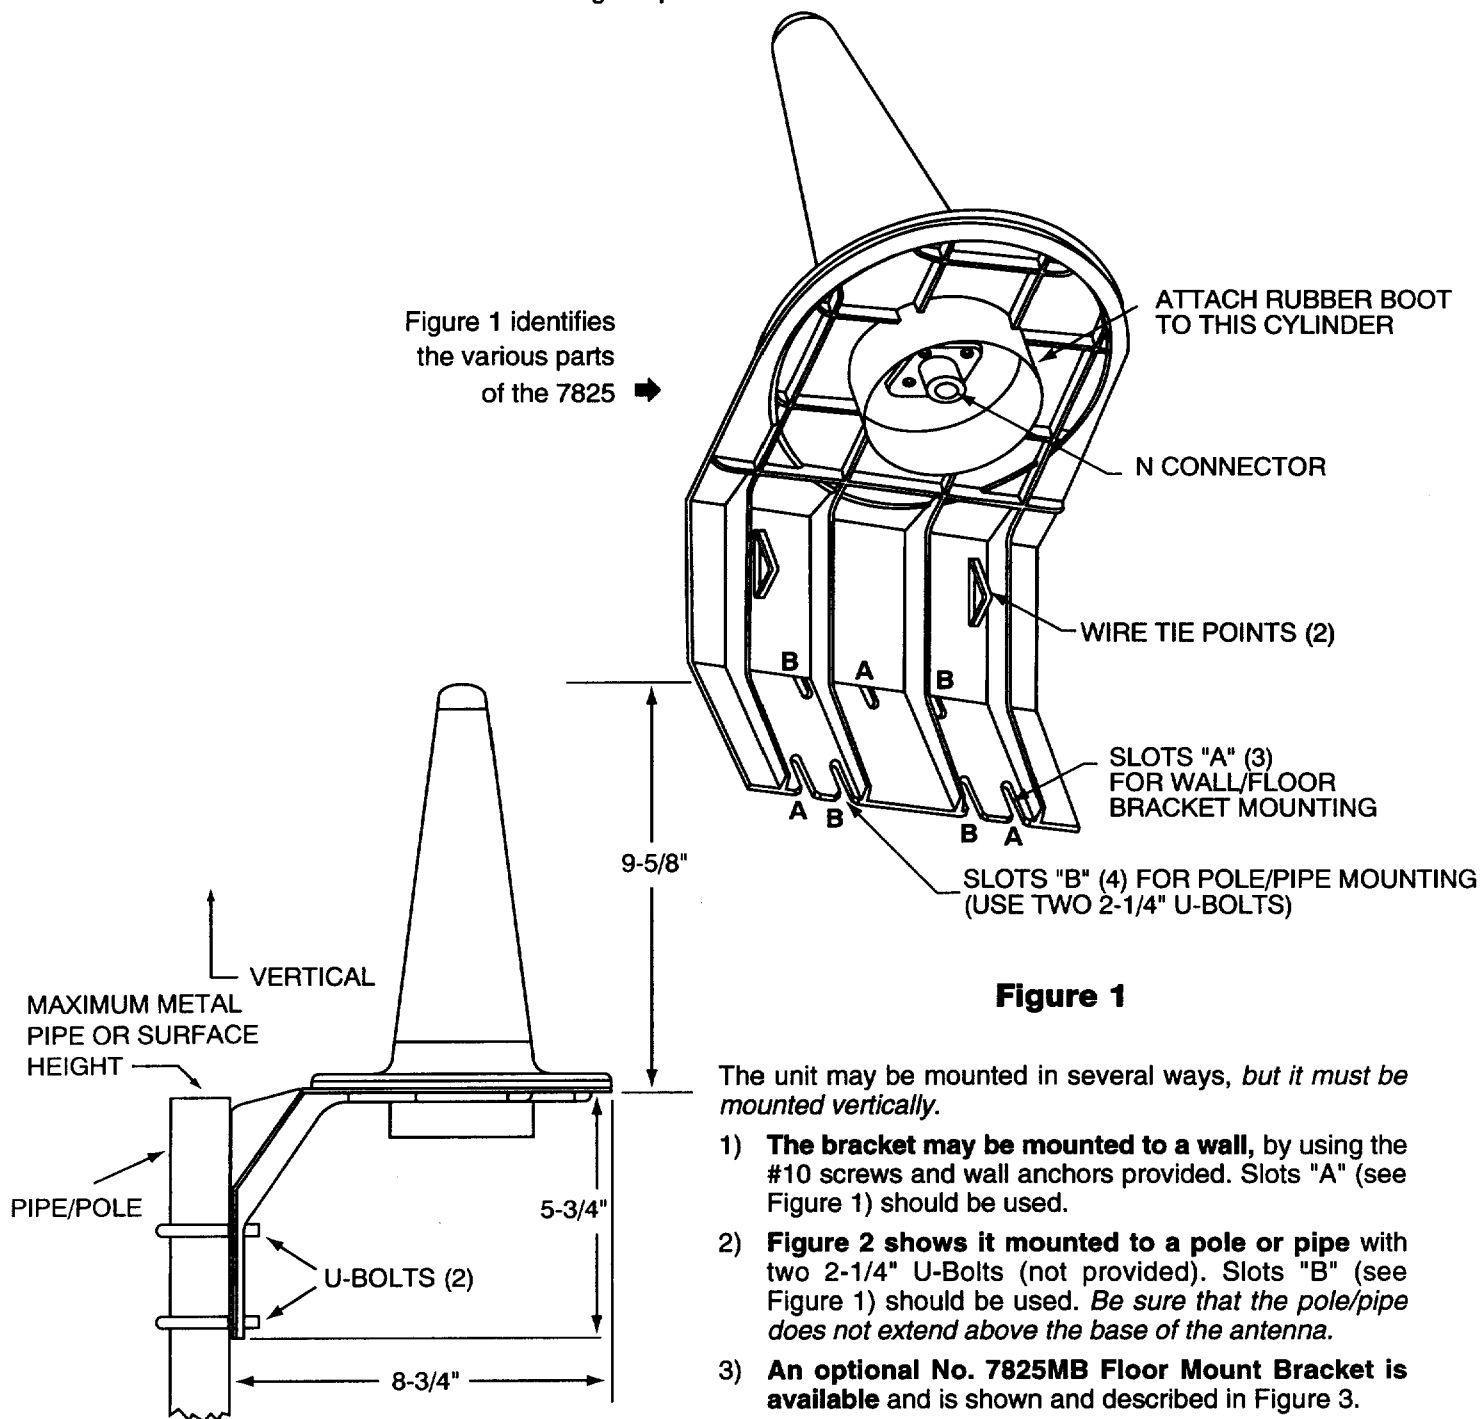

ADEMCO

No. 7825 OUTDOOR ANTENNA WITH BRACKET

INSTALLATION INSTRUCTIONS

The No. 7825 Outdoor Antenna with Bracket is intended for general outdoor use with Ademco Long Range Radio products.

It includes a wall/pole mounting bracket, and a connector cable assembly with weather-resistant protective rubber boot. Screws and anchors for wall mounting are provided.

Figure 1 identifies the various parts of the 7825 →

Figure 1

The unit may be mounted in several ways, *but it must be mounted vertically.*

- 1) **The bracket may be mounted to a wall**, by using the #10 screws and wall anchors provided. Slots "A" (see Figure 1) should be used.
- 2) **Figure 2 shows it mounted to a pole or pipe** with two 2-1/4" U-Bolts (not provided). Slots "B" (see Figure 1) should be used. *Be sure that the pole/pipe does not extend above the base of the antenna.*
- 3) **An optional No. 7825MB Floor Mount Bracket is available** and is shown and described in Figure 3.

Figure 2

Figure 3

← **OPTIONAL No. 7825MB FLOOR MOUNT BRACKET**

- 1) **Secure the bracket to the floor with 3 screws.** Use the three 3/4" screws and anchors provided with the 7825, or other fasteners as required.
- 2) **Attach the 7825 assembly (via its slots "A") to the bracket's holes "A".** Use the three 1/2" stainless steel screws provided with the bracket.

PUSH THIS END OVER OUTSIDE OF 3" DIAMETER CYLINDER UNDER MAIN ASSEMBLY

AFTER MOUNTING THE MAIN ASSEMBLY:

- 1) **Push the N connector cable assembly through the rubber boot in the direction shown in Figure 4.**